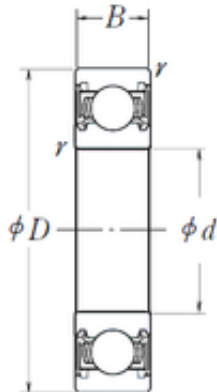

## TBD Bearing Machinery Co., Ltd

NSK 6004ddu deep groove ball bearing 6004RS  
6004 2RS 6004ZZ Long life

Bearing No. 6004ddu

6004ddu Bearing 2D drawings and 3D CAD models

Size	20x42x12 mm
Bore Diameter	20 mm
Outer Diameter	42 mm
Width	12 mm
d	20 mm
D	42 mm
B	12 mm
C	12 mm
r min.	0,6 mm
da min.	24 mm
da max	25,5 mm
Da max.	38 mm
ra max.	0,6 mm
Weight	0,068 Kg
Basic dynamic load rating (C)	9,4 kN
Basic static load rating (C0)	5 kN
(Grease) Lubrication Speed	11 000 r/min
Category	Single Row Ball Bearings
Inventory	0.0
Manufacturer Name	NSK
Minimum Buy Quantity	N/A
Weight / Kilogram	0.069
EAN	0029176062780
Product Group	B00308
Enclosure	2 Seals

## TBD Bearing Machinery Co., Ltd

Precision Class	ABEC 1   ISO P0
Maximum Capacity / Filling Slot	No
Rolling Element	Ball Bearing
Snap Ring	No
Internal Special Features	No
Cage Material	Steel
Enclosure Type	Contact Seal
Internal Clearance	C0-Medium
Inch - Metric	Metric
Long Description	20MM Bore; 42MM Outside Diameter; 12MM Outer Race Width; 2 Seals; Ball Bearing; ABEC 1   ISO P0; No Filling Slot; No Snap Ring; No Internal Special Features; C0-Medium Internal Clearance; Steel Cage;
Other Features	Deep Groove   Rubber Seal
Category	Single Row Ball Bearing
UNSPSC	31171504
Harmonized Tariff Code	8482.10.50.68
Noun	Bearing
Keyword String	Ball
Manufacturer URL	<a href="http://www.nskamericas.com">http://www.nskamericas.com</a>
Manufacturer Item Number	6004DDU
Weight / LBS	0.1499
Outer Race Width	0.472 Inch   12 Millimeter
Inner Race Width	0 Inch   0 Millimeter
Bore	0.787 Inch   20 Millimeter
Outside Diameter	1.654 Inch   42 Millimeter
SRI	3.21
hidYobi	6004DDU